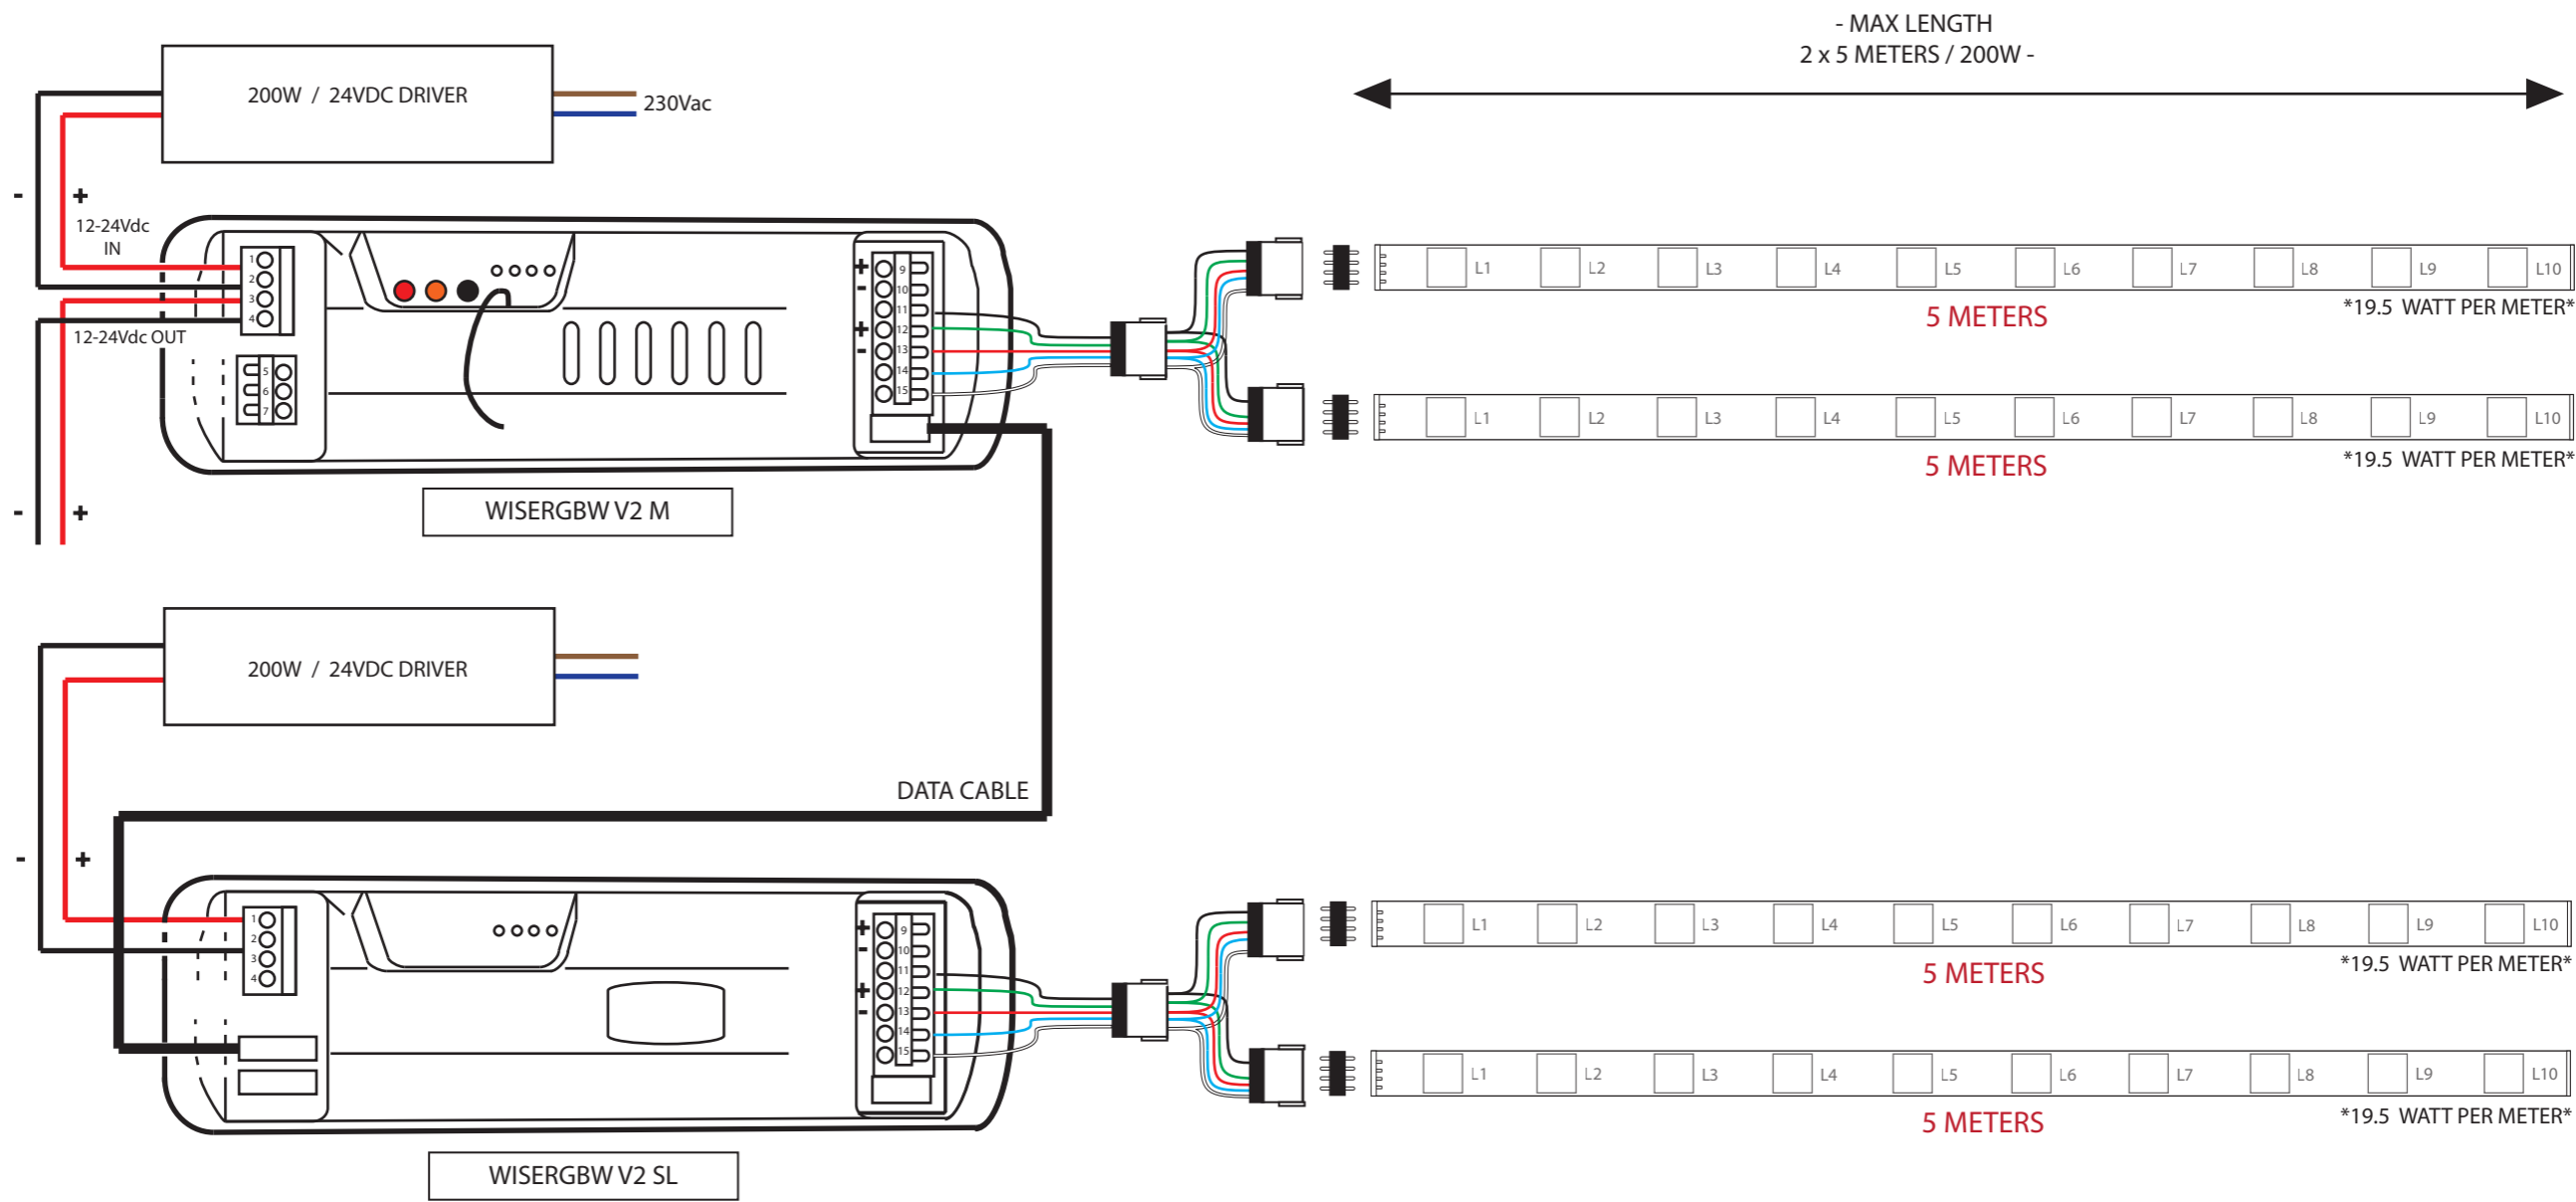

LED TAPE RGBW

*Same quantities as master