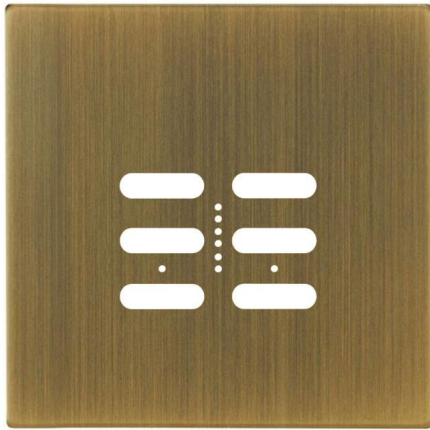

Wise Fusion Plates

Wise Fusion Plate

2 Gang Plate Antique Brass

WISEFUS2 ANT.BRS

2 Gang Plate Antique Brass

Quicklink: Q2CDA

General

Colour Antique Brass

The **Wise Fusion Plates** works in conjunction with our **Wise Fusion Smart Led Dimmers**.
