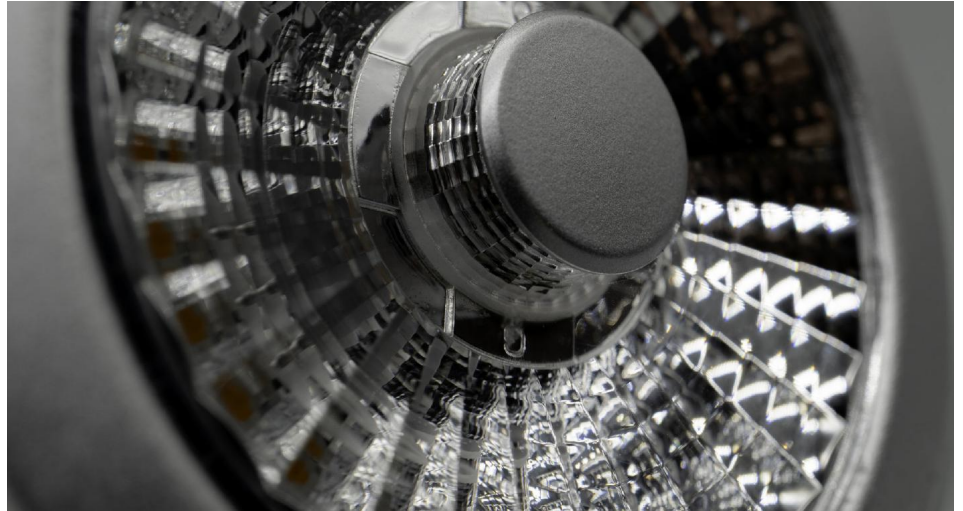

Series 2 LED AR70

Series 2 AR70 LED 8W 530lm Dimmable Lamp incl. Driver
30° 2700K Warm White

MR. RESISTOR[®]
Lighting Specialist Est. 1968

SER2 AR70D IN30

30° 2700K Warm White
Quicklink: Q681C

General

Cap	SBC / AR70
Construction	Aluminium
Dimmable	Yes
IP Rating	IP20

Dimensions

Diameter	70mm
Height	50mm

Electrical

Amperage	150mA
Energy Efficiency Rating	G
Maximum Wattage	8W

Light Characteristics

Beam Angle	30°
Colour Rendering Index	92
Colour Temperature	2700K Warm White
Lumens	530 lm
Lumens Per Watt	66 lm/W

The **Series 2 AR70 LED with driver** is a powerful lamp, making it an ideal choice for various lighting scenarios - from showcasing products in a showroom, highlighting artwork, to creating a warm ambiance at home. With its dimmable functionality, you can effortlessly adjust the lighting to create the ideal ambiance for any setting. Series 2 AR70 LED offers a high Colour Rendering Index (CRI), ensuring that colours appear vivid and true to life, enhancing the aesthetics of any space.

AR70 Reflector lamps are ideal for spaces with high ceilings, providing excellent illumination without glare. Their high brightness and focused beam ensure effective lighting from a distance, while the anti-glare design offers a comfortable and visually appealing environment. These lamps are extremely versatile, making them perfect for various settings, including retail, hospitality, galleries, and residential areas.