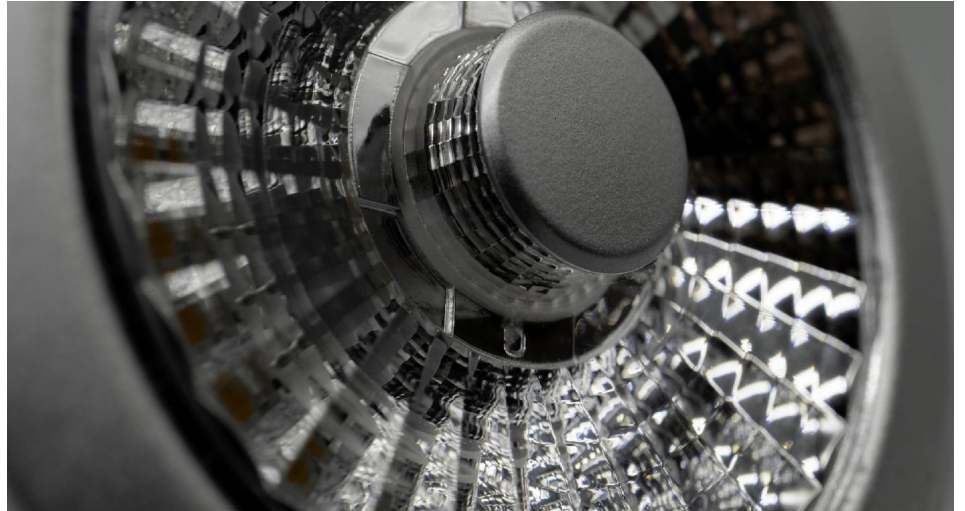

Series 2 LED AR70

Series 2 AR70 LED 8W 530lm Dimmable Lamp incl. Driver
10° 2700K Warm White

MR. RESISTOR[®]
Lighting Specialist Est. 1968

SER2 AR70D IN10

10° 2700K Warm White
Quicklink: Q681B

General

Cap	SBC / AR70
Construction	Aluminium
Dimmable	Yes
IP Rating	IP20

Dimensions

Diameter	70mm
Height	50mm

Electrical

Amperage	150mA
Energy Efficiency Rating	G
Maximum Wattage	8W

Light Characteristics

Beam Angle	10°
Colour Rendering Index	92
Colour Temperature	2700K Warm White
Lumens	530 lm
Lumens Per Watt	66 lm/W

The **Series 2 AR70 LED with driver** is a powerful lamp, making it an ideal choice for various lighting scenarios - from showcasing products in a showroom, highlighting artwork, to creating a warm ambiance at home. With its dimmable functionality, you can effortlessly adjust the lighting to create the ideal ambiance for any setting. Series 2 AR70 LED offers a high Colour Rendering Index (CRI), ensuring that colours appear vivid and true to life, enhancing the aesthetics of any space.

Powered by a top-tier CREE LED chip which it is known for its superior performance and durability. This ensures that the Series 2 LED AR70 delivers consistent, high-quality light output.

AR70 Reflector lamps are ideal for spaces with high ceilings, providing excellent illumination without glare. Their high brightness and focused beam ensure effective lighting from a distance, while the anti-glare design offers a comfortable and visually appealing environment. These lamps are extremely versatile, making them perfect for various settings, including retail, hospitality, galleries, and residential areas.