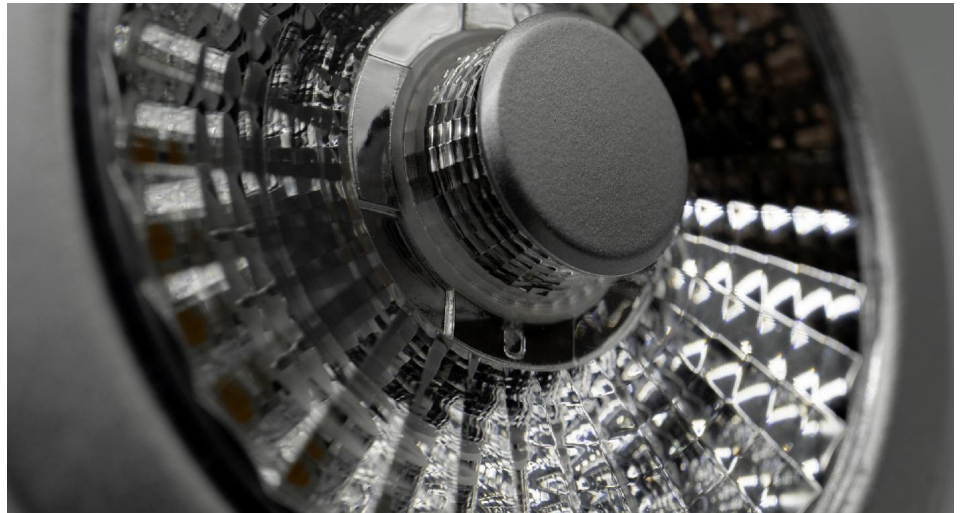

Series 2 LED AR70

Series 2 AR70 LED 8W 530lm Dimmable Lamp incl. Driver
10° 3000K Warm White

MR. RESISTOR[®]
Lighting Specialist Est. 1968

SER2 AR70D WW10

10° 3000K Warm White
Quicklink: Q681A

General

Cap	SBC / AR70
Construction	Aluminium
Dimmable	Yes
IP Rating	IP20

Dimensions

Diameter	70mm
Height	50mm

Electrical

Amperage	150mA
Energy Efficiency Rating	G
Maximum Wattage	8W

Light Characteristics

Beam Angle	10°
Colour Rendering Index	92
Colour Temperature	3000K Warm White
Lumens	530 lm
Lumens Per Watt	66 lm/W

The **Series 2 AR70 LED with driver** is a powerful lamp, making it an ideal choice for various lighting scenarios - from showcasing products in a showroom, highlighting artwork, to creating a warm ambiance at home. With its dimmable functionality, you can effortlessly adjust the lighting to create the ideal ambiance for any setting. Series 2 AR70 LED offers a high Colour Rendering Index (CRI), ensuring that colours appear vivid and true to life, enhancing the aesthetics of any space.

Powered by a top-tier CREE LED chip which it is known for its superior performance and durability. This ensures that the Series 2 LED AR70 delivers consistent, high-quality light output.

AR70 Reflector lamps are ideal for spaces with high ceilings, providing excellent illumination without glare. Their high brightness and focused beam ensure effective lighting from a distance, while the anti-glare design offers a comfortable and visually appealing environment. These lamps are extremely versatile, making them perfect for various settings, including retail, hospitality, galleries, and residential areas.