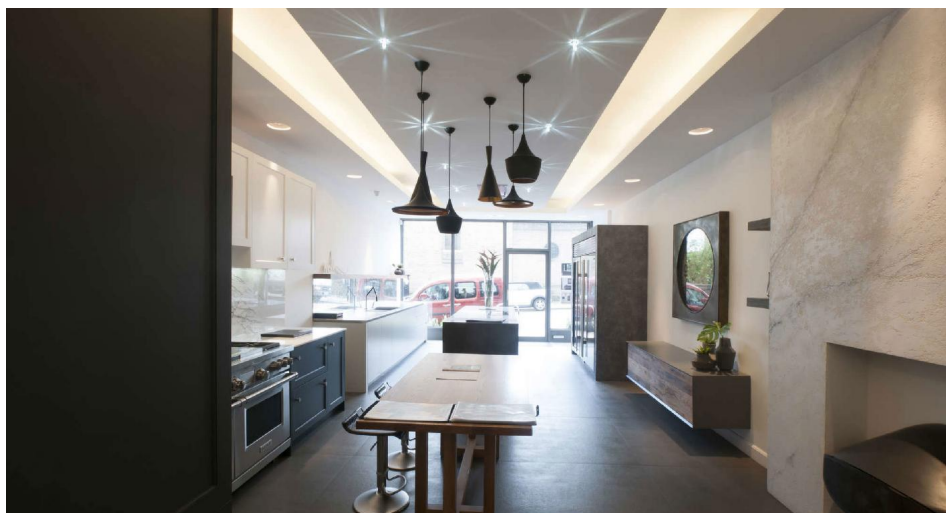

Reality LED ES111

Reality ES111 LED Short 12W 920lm Dimmable Lamp
35° 2700K Warm White

MR. RESISTOR[®]
Lighting Specialist Est. 1968

REAL ES11135D V2

35° 2700K Warm White
Quicklink: Q4AD5

General

Cap	GU10, GU10 / AR111
Colour	Aluminium
Construction	Aluminium
Dimmable	Yes

The Reality ES111 LED 12W is an LED lamp that matches a halogen lamp in terms of light source and aesthetics. This is achieved with the use of a single Cree LED chip with a reflector built around it. The result is truly warm and gives that arc of light we are all used to seeing with halogen.