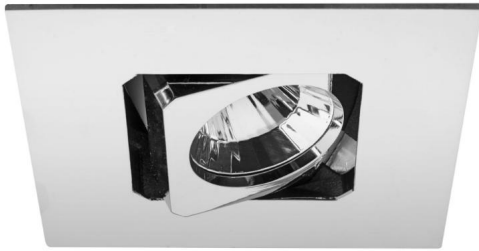

# Blaze Square

Blaze Square Fire Rated Adjustable LED Downlight Warm White (3000K)  
7W (=75W) Chrome

**MR. RESISTOR**<sup>®</sup>  
Lighting Specialist Est. 1968

## FIRE BLAZAS802WW

7W (=75W) Chrome  
Quicklink: Q43BE

The **Blaze Fire Rated Adjustable LED Downlight** is an IP64 fire rated downlight. Suitable for both domestic and commercial applications including bathroom usage, the Blaze LED downlight comes in a chrome finish, and includes integrated 7W dimmable CREE LED.

#### General

Colour	Chrome
Construction	Die-cast Aluminium
Dimmable	Yes
IP Rating	IP64

- Complies with October 2013 Part L regulations
- Waterproof, double insulated, IP64 - Part P
- Fully dimmable with most triac dimmers
- Equivalent to 75W halogen
- Small and compact
- Fire Rated Part B
- CREE LED
- Sound Proof Part E
- Built-in driver