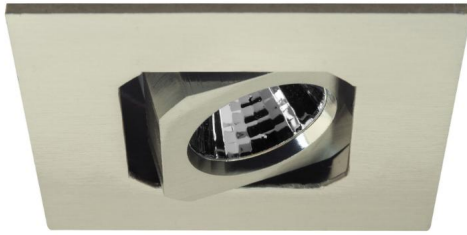

Blaze Square

Blaze Square Fire Rated Adjustable LED Downlight Warm White (3000K)
5W (=50W) Nickel

MR. RESISTOR[®]
Lighting Specialist Est. 1968

FIRE BLAZAS505WW

5W (=50W) Nickel
Quicklink: Q43BD

The **Blaze Fire Rated Adjustable LED Downlight** is an IP64 fire rated downlight. Suitable for both domestic and commercial applications including bathroom usage, the Blaze LED downlight comes in a nickel finish, and includes integrated 5W dimmable CREE LED.

Key Features

General

Colour	Nickel
Construction	Die-cast Aluminium
Dimmable	Yes
IP Rating	IP64

Dimmable	Yes
----------	-----

Dimensions

Cut Out	62mm (Diameter)
Minimum Ceiling Depth	77mm
Vertical Rotation	20°
Width	70mm

- Complies with October 2013 Part L regulations
- Waterproof, double insulated, IP64 - Part P
- Fully dimmable with most triac dimmers
- Equivalent to 75W halogen
- Small and compact
- Fire Rated Part B
- CREE LED
- Sound Proof Part E
- Built-in driver

Blaze Square

Blaze Square Fire Rated Adjustable LED Downlight Warm White (3000K)
5W (=50W) Nickel

MR. RESISTOR[®]
Lighting Specialist Est. 1968