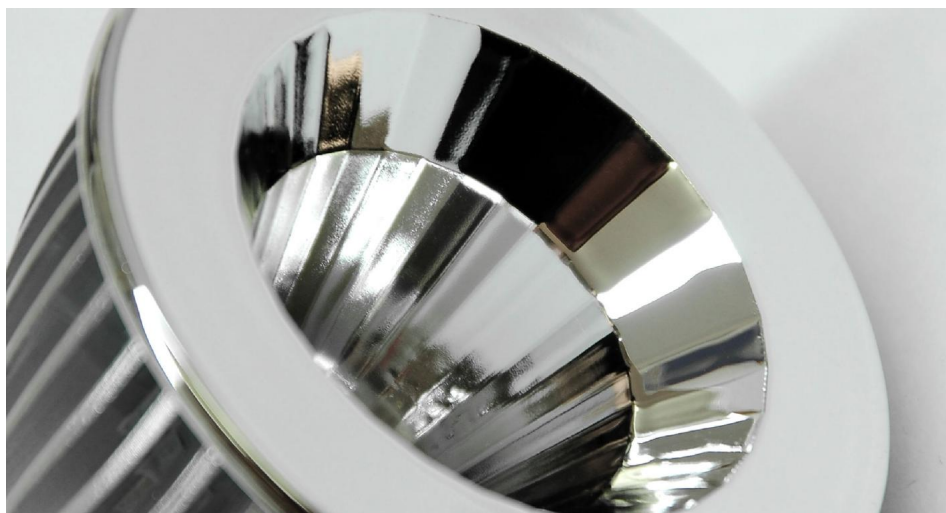

Reality LED GU10

Reality GU10 LED 7W 630lm CRI80 Dimmable Lamp
45° 4000K Cool White

MR. RESISTOR[®]
Lighting Specialist Est. 1968

REAL GU10D CW45

45° 4000K Cool White
Quicklink: Q436B

General

Cap	GU10
Colour	Chrome
Construction	Aluminium
Dimmable	Yes

The Reality GU10 LED 7W is an LED lamp that matches a halogen lamp in terms of light source and aesthetics. This is achieved with the use of a single Cree LED chip with a reflector built around it. The result is truly warm and gives that arc of light we are all used to seeing with halogen.

The GU10 Reality Lamp is equivalent to a 75W GU10 halogen lamp and, like a halogen lamp, is dimmable. It lasts for 25,000 hours and consumes just 7W.

Key Features

- Replicates halogen reflector
- LED positioned further back for anti glare
- Complies with October 2010 Part L regulations
- Fully dimmable with leading and trailing edge dimmers
- Equivalent to 75W GU10
- Fits GU10 lampholder
- Emergency option available