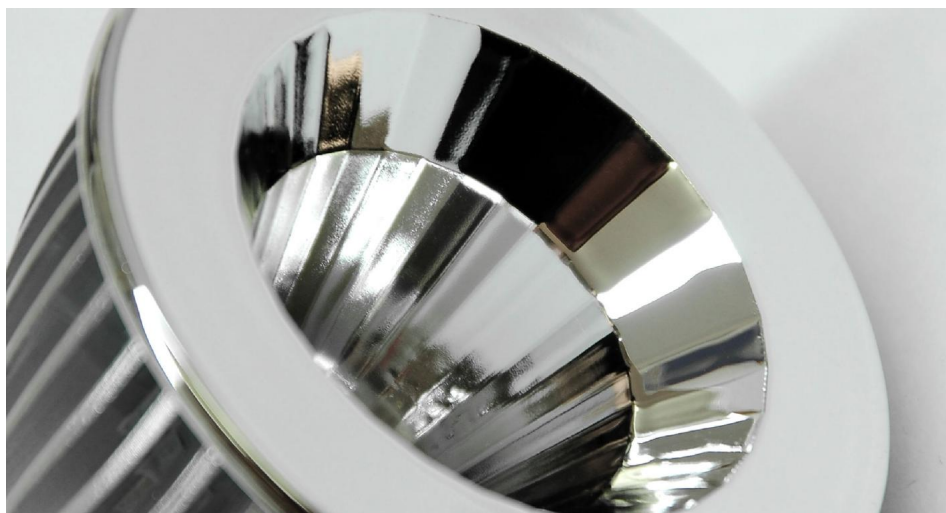

Reality LED GU10

Reality GU10 LED 7W 630lm CRI80 Dimmable Lamp
24° 4000K Cool White

MR. RESISTOR[®]
Lighting Specialist Est. 1968

REAL GU10D CW24

24° 4000K Cool White
Quicklink: Q4369

General

Cap	GU10
Colour	Chrome
Construction	Aluminium
Dimmable	Yes

The Reality GU10 LED 7W is an LED lamp that matches a halogen lamp in terms of light source and aesthetics. This is achieved with the use of a single Cree LED chip with a reflector built around it. The result is truly warm and gives that arc of light we are all used to seeing with halogen.

The GU10 Reality Lamp is equivalent to a 75W GU10 halogen lamp and, like a halogen lamp, is dimmable. It lasts for 25,000 hours and consumes just 7W.

Key Features

- Replicates halogen reflector
- LED positioned further back for anti glare
- Complies with October 2010 Part L regulations
- Fully dimmable with leading and trailing edge dimmers
- Equivalent to 75W GU10
- Fits GU10 lampholder
- Emergency option available