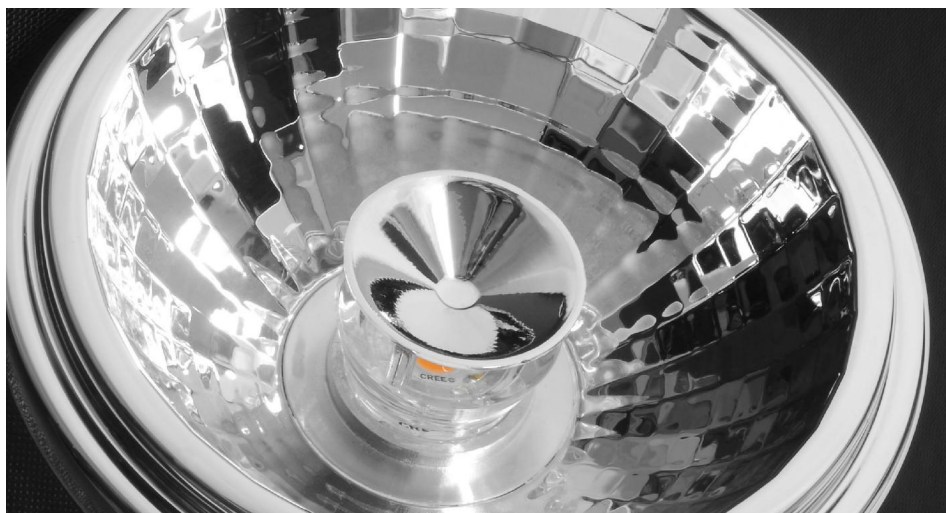

Reality LED AR111

Reality AR111 Dali LED 13W 950lm Dimmable Lamp Incl. Driver
24° 3000K Warm White

MR. RESISTOR[®]
Lighting Specialist Est. 1968

REAL AR111 DALI3

24° 3000K Warm White
Quicklink: Q40D2

General

Cap	G53 / AR111
Colour	Silver
Construction	Aluminium
Dimmable	Yes

Dimmable	Yes
LED Type	Cree

Dimensions

Diameter	110mm
Length	67mm

Electrical

Energy Efficiency Rating	A
Maximum Wattage	13W
Power Factor	0.95
Voltage	240V

Light Characteristics

Beam Angle	24°
Colour Rendering Index	80
Colour Temperature	3000K Warm White
Halogen Equivalent Wattage	75W
Lumens	950 lm
Lumens Per Watt	73 lm/W

The Dali Dimmable Reality AR111 LED 13W and driver is an LED lamp that matches a halogen lamp in terms of light source and aesthetics. This is achieved with the use of a single Cree LED chip with a reflector built around it. The result is truly warm and gives that arc of light we are all used to seeing with halogen.