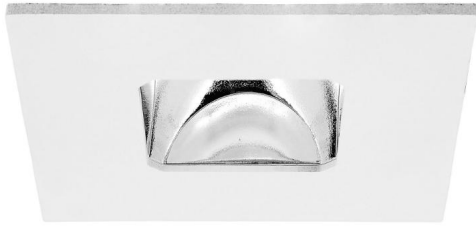

Blaze Square

Blaze Square Fire Rated Fixed LED Downlight Warm White (2700K)
7W (=75W) White

MR. RESISTOR[®]
Lighting Specialist Est. 1968

FIRE BLAZSQ801WH

7W (=75W) White
Quicklink: Q3DEC

The **Blaze Square LED Downlight** is an IP64 fire rated downlight. Suitable for both domestic and commercial applications including bathroom usage, the Blaze Square LED downlight comes in a white aluminium finish, and includes integrated 7W dimmable CREE LED.

Key Features

- Complies with October 2010 Part L regulations
- Waterproof, double insulated, IP64 - Part P
- Soundproof - Part E
- Fully dimmable with most triac dimmers
- Equivalent to 75W halogen
- Small and compact
- CREE LED
- Built-in driver

General

Colour	White
Construction	Die-Cast Aluminium
Dimmable	Yes
IP Rating	IP64

Dimmable	Yes
----------	-----

Dimensions

Cut Out	64mm (Diameter)
Length	80mm
Minimum Ceiling	70mm
Depth	
Width	80mm

Electrical