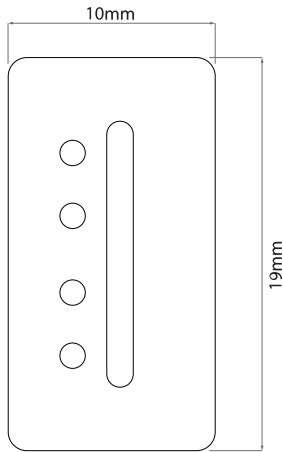

Height	25mm
Length	1m
Width	15mm

Electrical

Maximum Wattage	6W
Voltage	24V

Light Characteristics

Colour Temperature	3000K Warm White
--------------------	------------------

Without End Cap

With End Cap