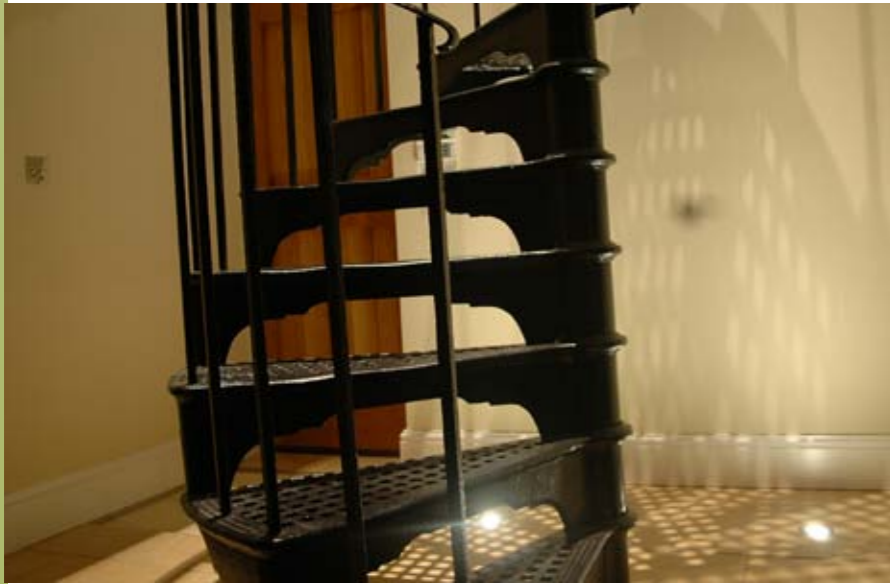

MR. RESISTOR®

Lighting Specialist Est. 1968

Uplighters - Recessed

Midi Halogen
recessed uplighter

- The Midi Halogen is a 12V waterproof IP66 uplighter. It has a stainless steel bezel with frosted glass. It requires a standard 12V transformer and a 12V MR16 lamp (35W max).
- The Midi Halogen is suitable for using both for the exterior or interior of a property.

Maximum Wattage	35W
Lampholder	GU5.3
Diameter	100mm
Depth	110mm
Cut Out	90mm
IP Rating	IP66
Voltage	12V

Accessories

PICO SUPER 60	Transformer Electronic Black 60W
ET60	Waterproof Transformer Electronic Black 60W
M281 CONSTANT	Halogen 50mm (Constant Colour)
ET60	35W 40°

Available Finishes

- stainless steel (A4002 SAT-STL)

Mini Halogen
recessed uplighter

- The Mini Halogen is a halogen 12V waterproof IP65 uplighter. It requires a standard 12V transformer and a 12V MR11 lamp.
- The Mini Halogen is suitable for using both for the exterior or interior of a property.

Available Finishes

- clear glass (AH2112 SILVER/CL)
- frosted glass (AH2112 SILVER/FR)

Square Phantom
recessed uplighter

- The Phantom is a small recessed uplight that can be used in floors and walls. The phantom is rated IP68, this allows it to be fitted into wet areas.
- The phantom comes complete with spring clips to mount into hollow walls and floors. It also comes with a plastic mounting box for use with brick and other solid surfaces.