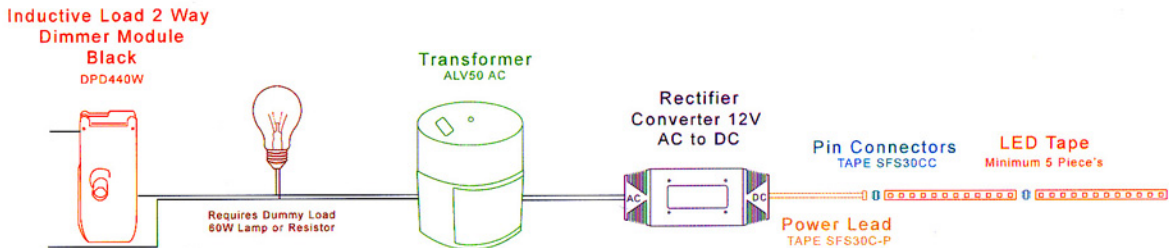

Dimming LED Tape with Grafik Eye

Dimming LED Tape with Inductive Load 2 Way Dimmer Module

Dimming LED Tape with Wise Control