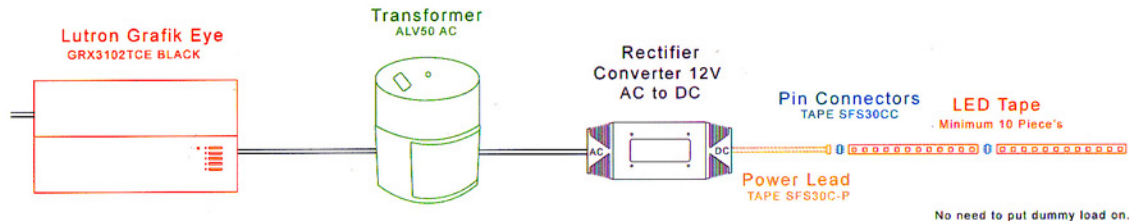

Dimming LED Tape with Grafik Eye

Dimming LED Tape with Inductive Load 2 Way Dimmer Module

Dimming LED Tape with Wise Control